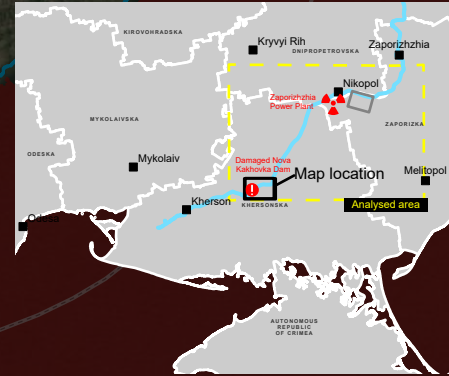

UKRAINE

KHERSONSKA OBLAST

IMAGERY ANALYSIS: 09/06/2023 PUBLISHED 10/06/2023 V1.

ANALYSED AREA
20,000km²

INSET 1

INSET 2

FLOOD
FL20230606UKR

Satellite Detected Waters over Khersonska Oblast in Ukraine as of 09 June 2023

This map illustrates satellite-detected surface waters using Sentinel-1 images acquired on the 09th of June 2023 at 15:36 UTC. Within the analysed area of 20,000 km², surface waters appear to have receded by about 220 km².